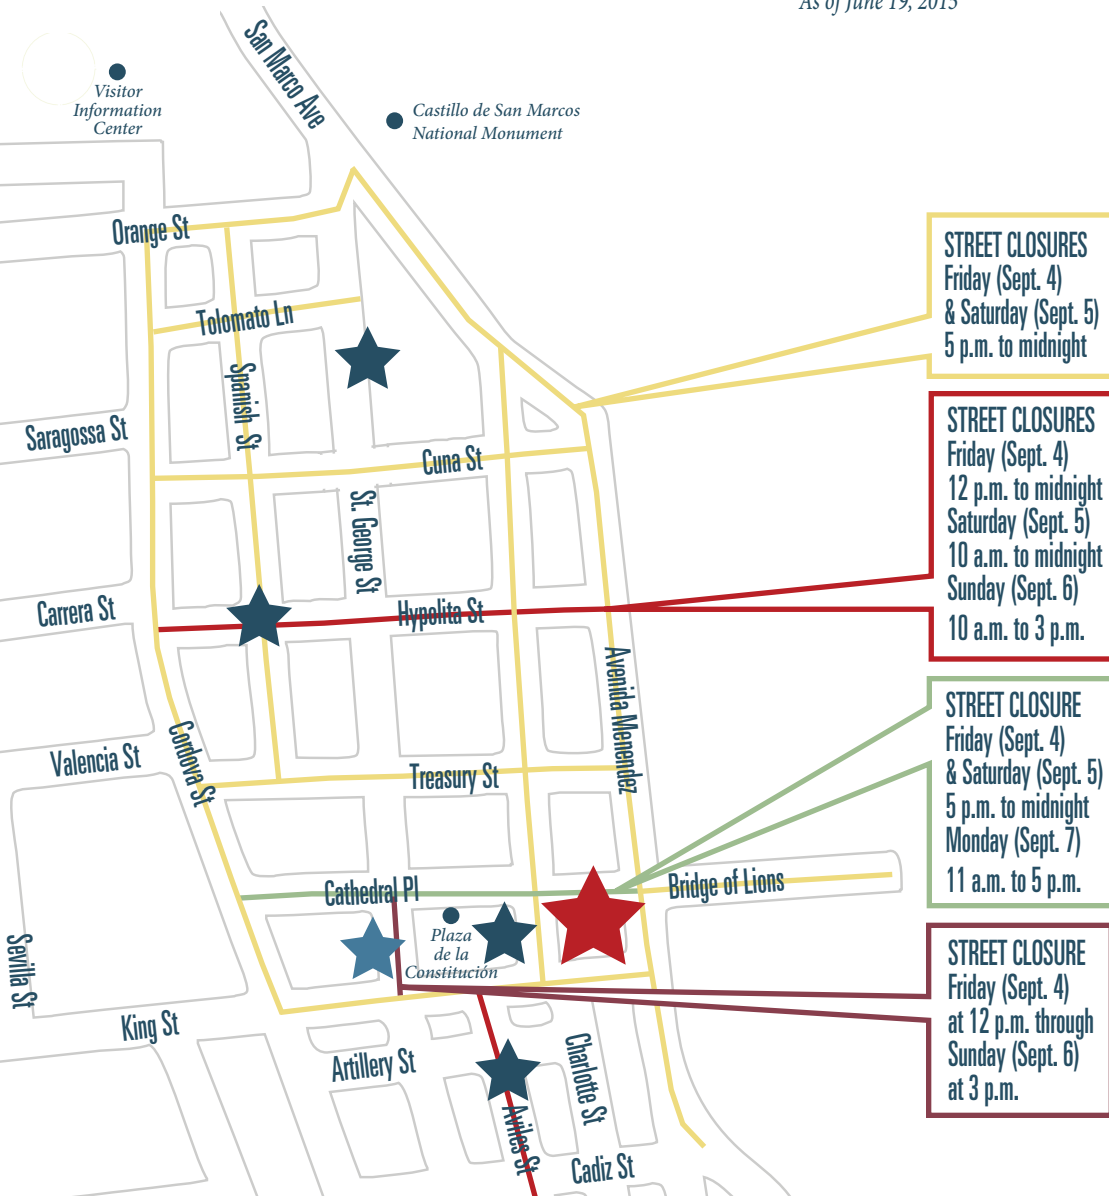

# CELEBRATE 450!

Street & Music Festival Entertainment Locations & Street Closures

As of June 19, 2015

CELEBRATE450YEARS

ST.AUGUSTINE

### BAYFRONT/MAIN STAGE

Friday (Sept. 4) - 6 p.m. to 10 p.m.  
Saturday (Sept. 5) - 5:30 p.m. to 11 p.m.

### ADDITIONAL STAGES

Plaza Gazebo, Aviles Street,  
Hypolita Street & Colonial Quarter  
Friday (Sept. 4) - 3 p.m. to 6 p.m.  
Saturday (Sept. 5) - 11 a.m. to 5 p.m.  
Sunday (Sept. 6) - 12 p.m. to 2 p.m.

### KIDZONE

Friday (Sept. 4) - 3 p.m. to 7 p.m.  
Saturday (Sept. 5) - 11 a.m. to 7 p.m.  
Sunday (Sept. 6) - 12 p.m. to 2 p.m.

*Note: Temporary street closures will occur on Tuesday (Sept. 8) for the procession following the commemorative landing re-enactment from the Mission Nombre de Dios to the Cathedral Basilica of St. Augustine.*